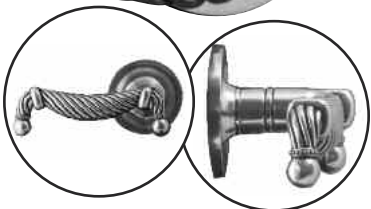

Large Pull (P2014) Available in two sizes (9 & 12")

Pull (K1109)

Available in two sizes (9 & 12")
Also available as Back-To-Back Pull Set

Large Pull (P2003)

Pull (K1016)

Pull (K1019)

Made in the USA.

Solid Lead-Free Pewter.

Napkin Ring (N6005)

Napkin Ring (N6004)

Doorbell (D4001)

Doorbell (D4004)

Hook (H5007)

Hook (H5002)

Hook (H5015)

Door Handle (DH**8007)

Door Knocker (DK9003)

Door Knocker (DK9005)

French Toilet Paper Holder (TP9004F)

Spring Toilet Paper Holder (TP9004S)

Towel Ring (TR9004)

Robe Hook (PO9004)

Towel Bar (TB8004)
Available in three lengths (18, 24 & 30")