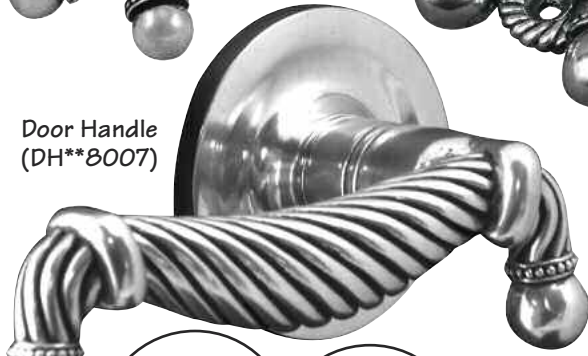

Large Pull (P2014) Available in two sizes (9 & 12")

Pull (K1109)

Available in two sizes (9 & 12")
Also available as Back-To-Back Pull Set

Large Pull (P2003)

Pull (K1016)

Pull (K1019)

Made in the USA.

Solid Lead-Free Pewter.

Napkin Ring (N6005)

Napkin Ring (N6004)

Doorbell (D4001)

Doorbell (D4004)

Hook (H5007)

Hook (H5002)

Hook (H5015)

Door Handle (DH**8007)

Door Knocker (DK9003)

Door Knocker (DK9005)

French Toilet Paper Holder (TP9004F)

Spring Toilet Paper Holder (TP9004S)

Towel Ring (TR9004)

Robe Hook (PO9004)

Towel Bar (TB8004)
Available in three lengths (18, 24 & 30")