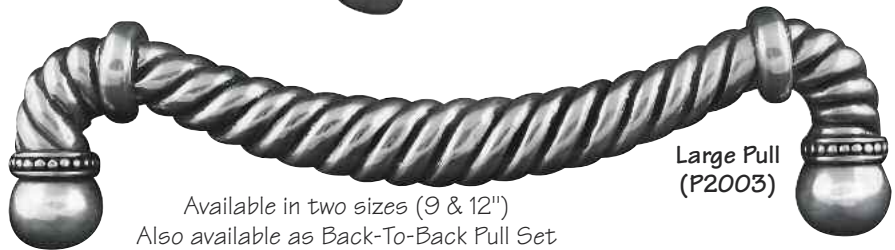

Large Knob (K1072)

Small Knob (K1073)

Large Knob (K1090)

Small Knob (K1091)

Round Leather Knob (K1273)

Round Leather Knob (K1282)

Round Leather Knob (K1272)

Leather Knob (K1177)

Leather Knob (K1173)

Leather Knob (K1179)

Leather Pull (K1176)
Available in four sizes (3, 4, 5 & 6")

Leather Pull (K1172)
Available in four sizes (3, 4, 5 & 6")

Leather Pull (K1178)
Available in four sizes (3, 4, 5 & 6")

Large Pull (P2014) Available in two sizes (9 & 12")

Pull (K1109)

Available in two sizes (9 & 12")
Also available as Back-To-Back Pull Set

Large Pull (P2003)

Pull (K1016)

Pull (K1019)

Made in the USA.

Solid Lead-Free Pewter.