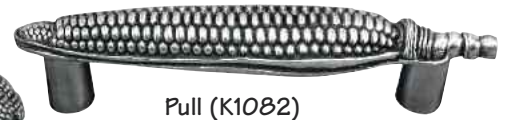

Fiori

Campo de' Fiori, a square in Rome, Italy, serves as a marketplace of fresh fruits and vegetables and a place where locals mingle and entertain. Fiori, therefore, represents the line of fruit and vegetable styled cabinet pulls and knobs by Vicenza Designs.

Large Knob (K1080)

Large Knob (K1078)

Hook (H5014)

Pull (K1084)

Pull (K1083)

Large Knob (K1079)

Large Knob (K1076)

Large Knob (K1077)

Hook (H5013)

Pull (K1082)

Pull (K1085)

Gioiello

Gioiello means jewelry in Italian - a fitting name for this line of knobs and pulls. Gioiello is certainly cabinet jewelry for your home. These knobs offer you the choice of stone inserts which include hematite, tiger's eye, black onyx, malachite, carnelian, and mother of pearl.