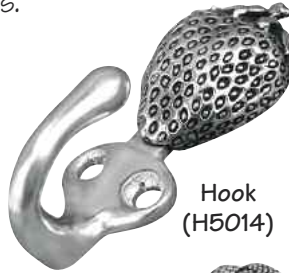

Fiori

Campo de' Fiori, a square in Rome, Italy, serves as a marketplace of fresh fruits and vegetables and a place where locals mingle and entertain. Fiori, therefore, represents the line of fruit and vegetable styled cabinet pulls and knobs by Vicenza Designs.

Large Knob (K1080)

Large Knob (K1078)

Hook (H5014)

Pull (K1084)

Pull (K1083)

Large Knob (K1079)

Large Knob (K1076)

Large Knob (K1077)

Hook (H5013)

Pull (K1082)

Pull (K1085)

Gioiello

Gioiello means jewelry in Italian - a fitting name for this line of knobs and pulls. Gioiello is certainly cabinet jewelry for your home. These knobs offer you the choice of stone inserts which include hematite, tiger's eye, black onyx, malachite, carnelian, and mother of pearl.