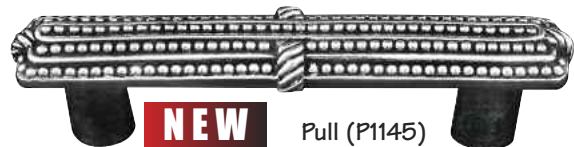

Large Knob (K1145)

NEW Pull (P1145)