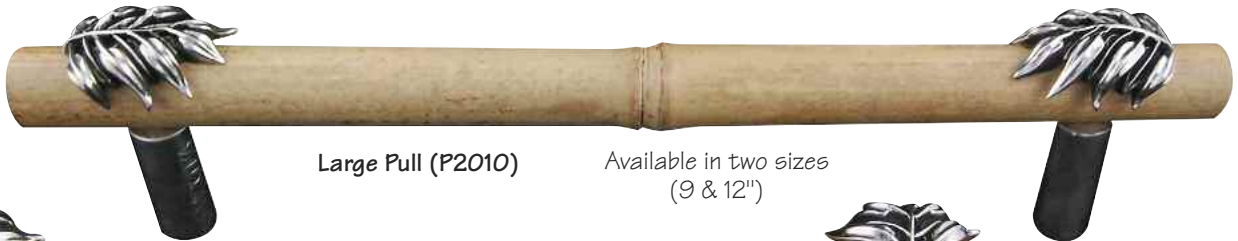

Palmaria

Isola Palmaria is an island in the Italian Riviera with beautiful, uncontaminated beaches and crystalline coastal waters. Vicenza Designs brings you the Palmaria line of bamboo and bamboo styled knobs, pulls and bathroom accessories inspired by Isola Palmaria.

Large Knob
(K1142)

Pull (K1141)
Available in three sizes (3, 4 & 5")

Small Knob
(K1128)

Pull (K1127)
Available in three sizes (3, 4 & 5")

Large Knob
(K1089)

Pull (K1088)

Large Knob
(K1130)

Pull (K1129)

Spring
Loaded

Toilet Paper Holder
(TP90085)

Spring
Loaded

Toilet Paper Holder
(TP90106)

Spring
Loaded

Toilet Paper Holder
(TP90096)

Large Pull (P2010)
Available in two sizes
(9 & 12")

Large Pull (P2011)
Available in two sizes
(9 & 12")

Large Pull (P2012)
Available in two sizes
(9 & 12")