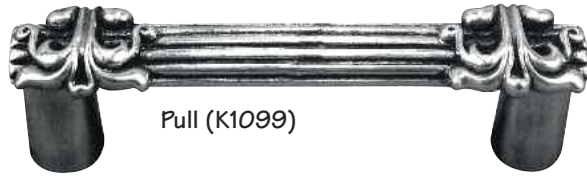

Sforza

Rising from peasant origins, the House of Sforza became military leaders and rulers in Milan. Members of this family also held important ecclesiastical and political positions in the Papal States. The classical Sforza line by Vicenza Designs would be fit for any leader or ruler; however, its graceful sweeping lines bring elegance to the simplest of homes today.

Pull (K1099)

Large Knob
(K1095)

Small Knob
(K1096)

Pull (K1063)

Pull (K1094)

Large Knob
(K1068)

Large Knob
with Backplate
(KB1028)

Large Knob
(K1028)

Large Knob
(K1100)

Large Knob
with Backplate
(KB1100)

Small Knob
(K1101)

Small Knob
with Backplate
(KB1101)

Large Knob
(K1029)

Large Knob
(K1064)

Large Knob
with Backplate
(KB1029)

Large Knob
(K1030)