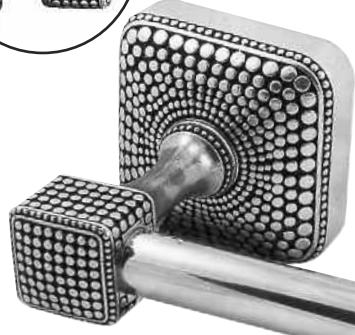

Made in the USA.

Solid Lead-Free Pewter.

Spring Toilet Paper Holder (TP9005S)

Towel Ring (TR9005)

Large Knob (K1116)

Small Knob (K1117)

French Toilet Paper Holder (TP9005F)

Door Handle (DH**8003)

Doorbell (D4015)

Doorbell (D4012)

Towel Bar (TB8005)
Available in three lengths (18, 24 & 30")

Robe Hook (P09005)