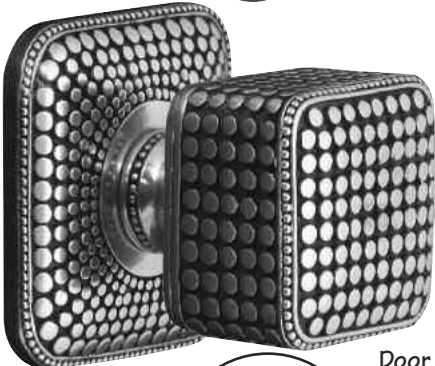

Made in the USA.

Solid Lead-Free Pewter.

Spring Toilet Paper Holder (TP9005S)

Towel Ring (TR9005)

Large Knob (K1116)

Small Knob (K1117)

French Toilet Paper Holder (TP9005F)

Door Handle (DH**8003)

Doorbell (D4015)

Doorbell (D4012)

Towel Bar (TB8005)
Available in three lengths (18, 24 & 30")

Robe Hook (P09005)