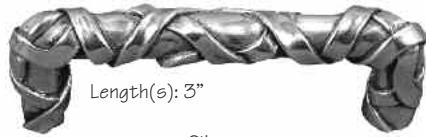

Made in the USA.

Solid Lead-Free Pewter.

Length(s): 3"

Cilento
K1013

Length(s): 3"

Equestre, Leather/Fur Insert
K1109

Length(s): 3"

Equestre, Horse
K1016

Length(s): 3, 4, 5 & 6"

Equestre, Leather
K1172

Length(s): 3, 4, 5 & 6"

Equestre, Leather, Horse
K1176

Length(s): 3, 4, 5 & 6"

Equestre, Leather, Rope
K1178

Length(s): 3"

Equestre, Rope
K1019