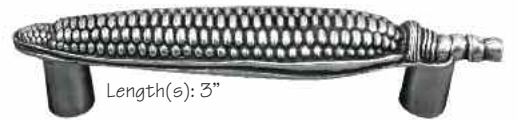

Made in the USA.

Solid Lead-Free Pewter.

Length(s): 3"

Cilento
K1013

Length(s): 3"

Equestre, Leather/Fur Insert
K1109

Length(s): 3"

Equestre, Horse
K1016

Length(s): 3, 4, 5 & 6"

Equestre, Leather
K1172

Length(s): 3, 4, 5 & 6"

Equestre, Leather, Horse
K1176

Length(s): 3, 4, 5 & 6"

Equestre, Leather, Rope
K1178

Length(s): 3"

Equestre, Rope
K1019

Length(s): 3"

Fiori, Asparagus
K1085

Length(s): 3"

Fiori, Banana
K1083

Length(s): 3"

Fiori, Corn
K1082

Length(s): 3"

Fiori, Peapod
K1084

NEW Length(s): 3"

Gioiello, Elizabethan
P1144

NEW Length(s): 3"

Gioiello, Glam
P1143

NEW Length(s): 3"

Gioiello, Deco
P1145

NEW Length(s): 3"

Gioiello, Kisses
P1150