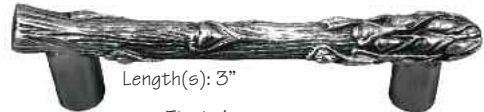

Made in the USA.

Solid Lead-Free Pewter.

Length(s): 3"

Cilento
K1013

Length(s): 3"

Equestre, Leather/Fur Insert
K1109

Length(s): 3"

Equestre, Horse
K1016

Length(s): 3, 4, 5 & 6"

Equestre, Leather
K1172

Length(s): 3, 4, 5 & 6"

Equestre, Leather, Horse
K1176

Length(s): 3, 4, 5 & 6"

Equestre, Leather, Rope
K1178

Length(s): 3"

Equestre, Rope
K1019

Length(s): 3"

Fiori, Asparagus
K1085

Length(s): 3"

Fiori, Banana
K1083

Length(s): 3"

Fiori, Corn
K1082

Length(s): 3"

Fiori, Peapod
K1084