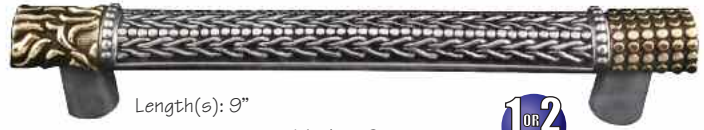

Large Pulls

Please contact your appliance manufacturer for mounting information.

Length(s): 9 & 12"

Archimedes
P2002

Length(s): 9"

Ariosto, Chain Link
P2007

Length(s): 9 & 12"

Ariosto, Chain Link, Two-Tone
P2005

Length(s): 9"

Camesana
P2017

Length(s): 9"

Cestino
P2006

Length(s): 9"

Cestino, Two-Tone
P2008

Length(s): 9 & 12"

Cilento
P2019

Length(s): 9 & 12"

Equestre, Leather/Fur Insert
P2014

Length(s): 9 & 12"

Equestre, Rope
P2003

Length(s): 9 & 12"

Liscio
P2013

Length(s): 9"

Medici, Square
P2018

Length(s): 9 & 12"

Palmaria, Bamboo Knot
P2012

Length(s): 9 & 12"

Palmaria, Bamboo Leaf
P2011

Length(s): 9 & 12"

Palmaria, Horizontal Leaf
P2010

Length(s): 9"

Pollino, Branch
P2016