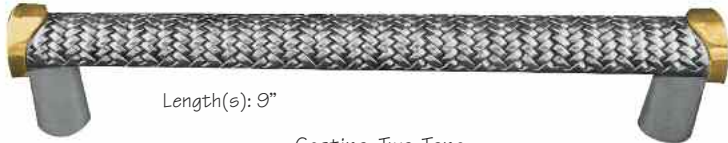

Large Pulls

Please contact your appliance manufacturer for mounting information.

Length(s): 9 & 12"

Archimedes
P2002

Length(s): 9"

Ariosto, Chain Link
P2007

Length(s): 9 & 12"

Ariosto, Chain Link, Two-Tone
P2005

Length(s): 9"

Camesana
P2017

Length(s): 9"

Cestino
P2006

Length(s): 9"

Cestino, Two-Tone
P2008

Length(s): 9 & 12"

Cilento
P2019

Length(s): 9 & 12"

Equestre, Leather/Fur Insert
P2014

Length(s): 9 & 12"

Equestre, Rope
P2003

Length(s): 9 & 12"

Liscio
P2013

Length(s): 9"

Medici, Square
P2018