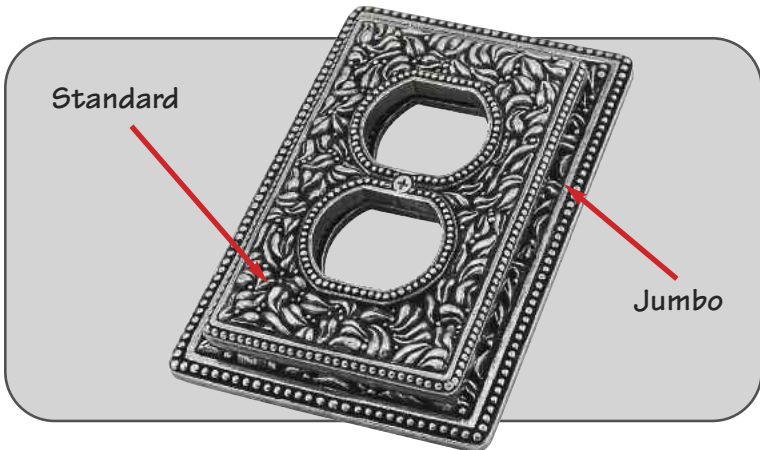

## Wall Plates

Add a real decorator touch to your room with pewter hand-cast and polished wall plates in the San Michele design family. Vicenza Designs offers the traditional regular height wall plates and a jumbo size to help cover those outlets or switches that have a larger gap. We offer plates that cover switches, outlets, GFI, and Decora® products.

- Jumbo Wall Plates
- Standard Wall Plates

Jumbo Plates

San Michele, Blank, Jumbo  
WPJ7010

San Michele, Dimmer, Jumbo  
WPJ7004

San Michele, Dimmer/Outlet  
Jumbo - WPJ7011

San Michele, Double Dimmer  
Jumbo - WPJ7005