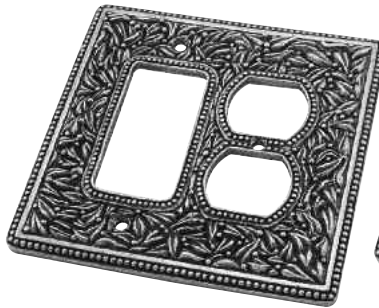

## Wall Plates

Add a real decorator touch to your room with pewter hand-cast and polished wall plates in the San Michele design family. Vicenza Designs offers the traditional regular height wall plates and a jumbo size to help cover those outlets or switches that have a larger gap. We offer plates that cover switches, outlets, GFI, and Decora® products.

- Jumbo Wall Plates
- Standard Wall Plates

Jumbo Plates

San Michele, Blank, Jumbo  
WPJ7010

San Michele, Dimmer, Jumbo  
WPJ7004

San Michele, Dimmer/Outlet  
Jumbo - WPJ7011

San Michele, Double Dimmer  
Jumbo - WPJ7005

San Michele, Double Outlet  
Jumbo - WPJ7003

San Michele, Double Toggle  
Jumbo - WPJ7006

San Michele, Double Toggle/  
Outlet, Jumbo - WPJ7015

San Michele, Double Toggle/  
Dimmer, Jumbo - WPJ7012