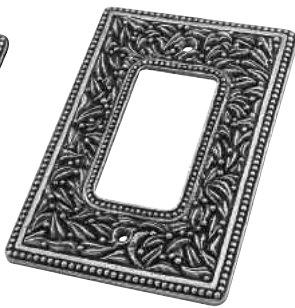

## Wall Plates

Add a real decorator touch to your room with pewter hand-cast and polished wall plates in the San Michele design family. Vicenza Designs offers the traditional regular height wall plates and a jumbo size to help cover those outlets or switches that have a larger gap. We offer plates that cover switches, outlets, GFI, and Decora® products.

- Jumbo Wall Plates
- Standard Wall Plates

Jumbo Plates

San Michele, Blank, Jumbo  
WPJ7010

San Michele, Dimmer, Jumbo  
WPJ7004

San Michele, Dimmer/Outlet  
Jumbo - WPJ7011

San Michele, Double Dimmer  
Jumbo - WPJ7005