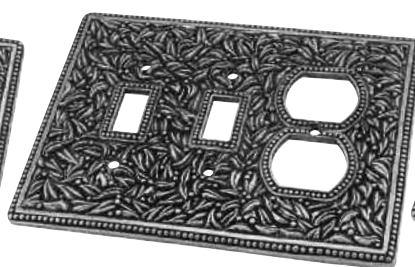

## Wall Plates

Add a real decorator touch to your room with pewter hand-cast and polished wall plates in the San Michele design family. Vicenza Designs offers the traditional regular height wall plates and a jumbo size to help cover those outlets or switches that have a larger gap. We offer plates that cover switches, outlets, GFI, and Decora® products.

- Jumbo Wall Plates
- Standard Wall Plates

Jumbo Plates

San Michele, Blank, Jumbo  
WPJ7010

San Michele, Dimmer, Jumbo  
WPJ7004

San Michele, Dimmer/Outlet  
Jumbo - WPJ7011

San Michele, Double Dimmer  
Jumbo - WPJ7005

San Michele, Double Outlet  
Jumbo - WPJ7003

San Michele, Double Toggle  
Jumbo - WPJ7006

San Michele, Double Toggle/  
Outlet, Jumbo - WPJ7015

San Michele, Double Toggle/  
Dimmer, Jumbo - WPJ7012