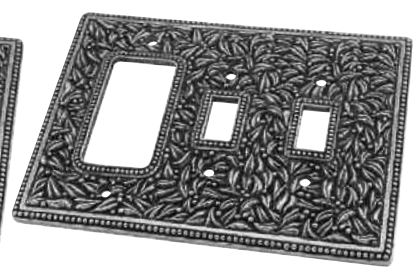

## Wall Plates

Add a real decorator touch to your room with pewter hand-cast and polished wall plates in the San Michele design family. Vicenza Designs offers the traditional regular height wall plates and a jumbo size to help cover those outlets or switches that have a larger gap. We offer plates that cover switches, outlets, GFI, and Decora® products.

- Jumbo Wall Plates
- Standard Wall Plates

Jumbo Plates

San Michele, Blank, Jumbo  
WPJ7010

San Michele, Dimmer, Jumbo  
WPJ7004

San Michele, Dimmer/Outlet  
Jumbo - WPJ7011

San Michele, Double Dimmer  
Jumbo - WPJ7005

San Michele, Double Outlet  
Jumbo - WPJ7003

San Michele, Double Toggle  
Jumbo - WPJ7006

San Michele, Double Toggle/  
Outlet, Jumbo - WPJ7015

San Michele, Double Toggle/  
Dimmer, Jumbo - WPJ7012