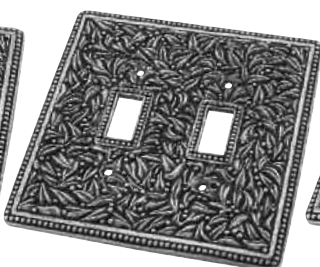

## Wall Plates

Add a real decorator touch to your room with pewter hand-cast and polished wall plates in the San Michele design family. Vicenza Designs offers the traditional regular height wall plates and a jumbo size to help cover those outlets or switches that have a larger gap. We offer plates that cover switches, outlets, GFI, and Decora® products.

- Jumbo Wall Plates
- Standard Wall Plates

Jumbo Plates

San Michele, Blank, Jumbo  
WPJ7010

San Michele, Dimmer, Jumbo  
WPJ7004

San Michele, Dimmer/Outlet  
Jumbo - WPJ7011

San Michele, Double Dimmer  
Jumbo - WPJ7005

San Michele, Double Outlet  
Jumbo - WPJ7003

San Michele, Double Toggle  
Jumbo - WPJ7006

San Michele, Double Toggle/  
Outlet, Jumbo - WPJ7015

San Michele, Double Toggle/  
Dimmer, Jumbo - WPJ7012