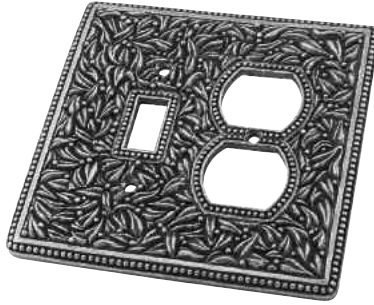

Made in the USA.

Solid Lead-Free Pewter.

San Michele, Outlet, Jumbo  
WPJ7001

San Michele, Outlet/Toggle  
Jumbo - WPJ7000

San Michele, Quad Toggle  
Jumbo - WPJ7008

San Michele, Toggle  
Jumbo - WPJ7002

San Michele, Toggle/Dimmer  
Jumbo - WPJ7014

San Michele, Triple Dimmer  
Jumbo - WPJ7013

San Michele, Triple Toggle  
Jumbo - WPJ7007

San Michele, Triple Toggle/  
Single Outlet, Jumbo - WPJ7017

San Michele, TV/Phone  
Jumbo - WPJ7009

Standard Wall Plates