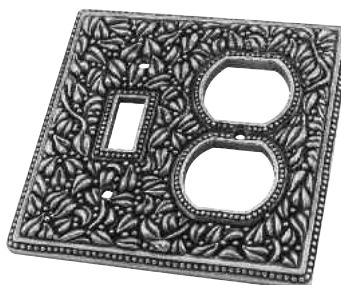

San Michele, Blank  
WP7010

San Michele, Dimmer/Outlet  
WP7011

San Michele, Double Dimmer  
WP7005

San Michele, Double Outlet  
WP7003

San Michele, Outlet/Toggle  
WP7000

San Michele, Double Toggle  
WP7006