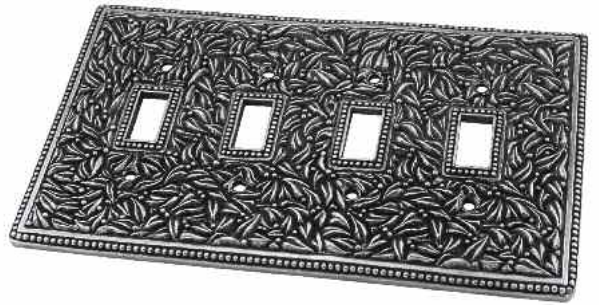

Made in the USA.

Solid Lead-Free Pewter.

San Michele, Outlet, Jumbo  
WPJ7001

San Michele, Outlet/Toggle  
Jumbo - WPJ7000

San Michele, Quad Toggle  
Jumbo - WPJ7008

San Michele, Toggle  
Jumbo - WPJ7002

San Michele, Toggle/Dimmer  
Jumbo - WPJ7014

San Michele, Triple Dimmer  
Jumbo - WPJ7013

San Michele, Triple Toggle  
Jumbo - WPJ7007

San Michele, Triple Toggle/  
Single Outlet, Jumbo - WPJ7017

San Michele, TV/Phone  
Jumbo - WPJ7009

Standard Wall Plates