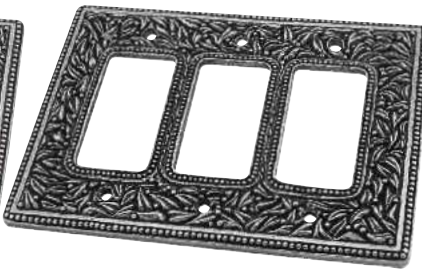

Made in the USA.

Solid Lead-Free Pewter.

San Michele, Outlet, Jumbo  
WPJ7001

San Michele, Outlet/Toggle  
Jumbo - WPJ7000

San Michele, Quad Toggle  
Jumbo - WPJ7008

San Michele, Toggle  
Jumbo - WPJ7002

San Michele, Toggle/Dimmer  
Jumbo - WPJ7014

San Michele, Triple Dimmer  
Jumbo - WPJ7013

San Michele, Triple Toggle  
Jumbo - WPJ7007

San Michele, Triple Toggle/  
Single Outlet, Jumbo - WPJ7017

San Michele, TV/Phone  
Jumbo - WPJ7009

Standard Wall Plates