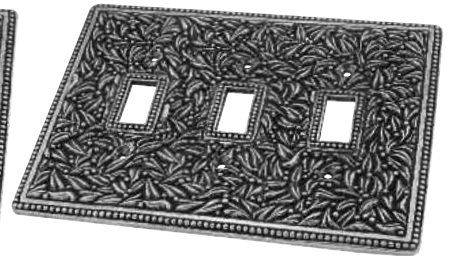

Made in the USA.

Solid Lead-Free Pewter.

San Michele, Outlet, Jumbo  
WPJ7001

San Michele, Outlet/Toggle  
Jumbo - WPJ7000

San Michele, Quad Toggle  
Jumbo - WPJ7008

San Michele, Toggle  
Jumbo - WPJ7002

San Michele, Toggle/Dimmer  
Jumbo - WPJ7014

San Michele, Triple Dimmer  
Jumbo - WPJ7013

San Michele, Triple Toggle  
Jumbo - WPJ7007

San Michele, Triple Toggle/  
Single Outlet, Jumbo - WPJ7017

San Michele, TV/Phone  
Jumbo - WPJ7009

Standard Wall Plates