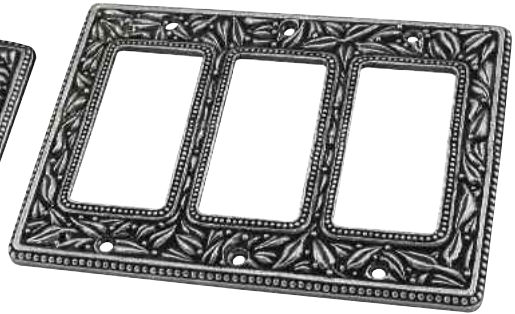

Standard Wall Plates Continued...

San Michele, Double Toggle/Dimmer
WP7012

San Michele, Double Toggle/Outlet
WP7015

San Michele, Triple Toggle/Single Outlet
WP7017

San Michele, Quad Dimmer
WP7016

San Michele, Quad Toggle
WP7008

San Michele, Single Dimmer
WP7004

San Michele, Single Outlet
WP7001

San Michele, Single Toggle
WP7002

San Michele, Toggle/Dimmer
WP7014

San Michele, Triple Dimmer
WP7013

San Michele, Triple Toggle
WP7007

San Michele, Triple Toggle/Dimmer
WP7018