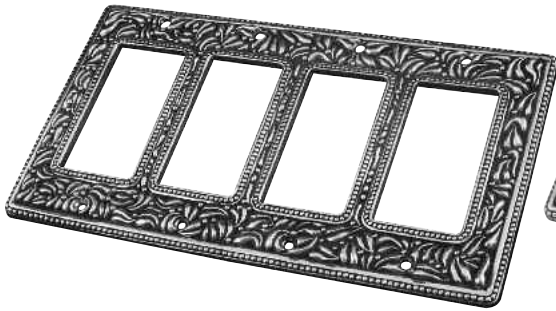

Standard Wall Plates Continued...

San Michele, Double Toggle/Dimmer
WP7012

San Michele, Double Toggle/Outlet
WP7015

San Michele, Triple Toggle/Single Outlet
WP7017

San Michele, Quad Dimmer
WP7016

San Michele, Quad Toggle
WP7008