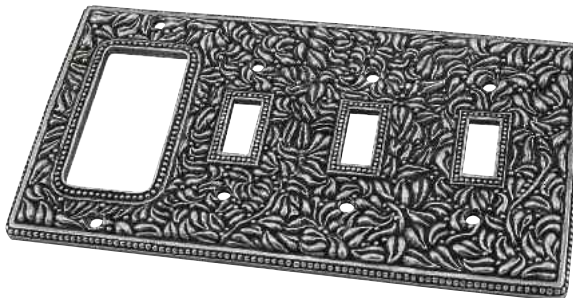

Standard Wall Plates Continued...

San Michele, Double Toggle/Dimmer
WP7012

San Michele, Double Toggle/Outlet
WP7015

San Michele, Triple Toggle/Single Outlet
WP7017

San Michele, Quad Dimmer
WP7016

San Michele, Quad Toggle
WP7008

San Michele, Single Dimmer
WP7004

San Michele, Single Outlet
WP7001

San Michele, Single Toggle
WP7002

San Michele, Toggle/Dimmer
WP7014

San Michele, Triple Dimmer
WP7013

San Michele, Triple Toggle
WP7007

San Michele, Triple Toggle/Dimmer
WP7018