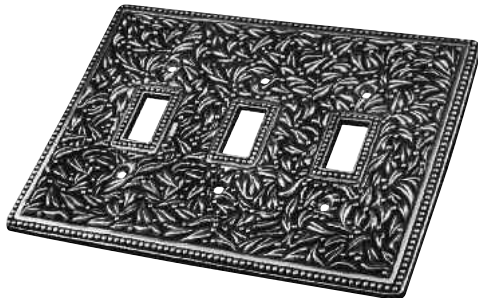

Standard Wall Plates Continued...

San Michele, Double Toggle/Dimmer
WP7012

San Michele, Double Toggle/Outlet
WP7015

San Michele, Triple Toggle/Single Outlet
WP7017

San Michele, Quad Dimmer
WP7016

San Michele, Quad Toggle
WP7008

San Michele, Single Dimmer
WP7004

San Michele, Single Outlet
WP7001

San Michele, Single Toggle
WP7002

San Michele, Toggle/Dimmer
WP7014

San Michele, Triple Dimmer
WP7013

San Michele, Triple Toggle
WP7007

San Michele, Triple Toggle/Dimmer
WP7018