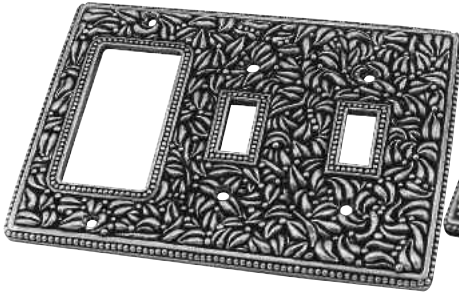

Standard Wall Plates Continued...

San Michele, Double Toggle/Dimmer
WP7012

San Michele, Double Toggle/Outlet
WP7015

San Michele, Triple Toggle/Single Outlet
WP7017

San Michele, Quad Dimmer
WP7016

San Michele, Quad Toggle
WP7008

San Michele, Single Dimmer
WP7004

San Michele, Single Outlet
WP7001

San Michele, Single Toggle
WP7002

San Michele, Toggle/Dimmer
WP7014

San Michele, Triple Dimmer
WP7013

San Michele, Triple Toggle
WP7007

San Michele, Triple Toggle/Dimmer
WP7018